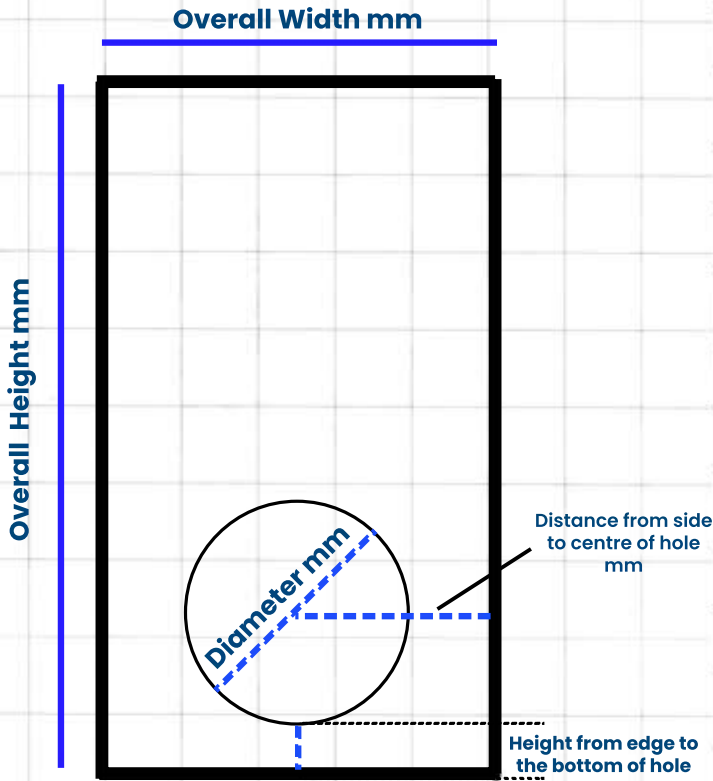

Please check all measurements add up before submitting drawing

Circle Cut out

Please fill in all relevant information and diagram

Glass Type: Clear Pattern Toughened

Glass Pattern:

Glass Size: **X x Z**

Overall Thickness: **4MM / 20 MM / 4MM**

Spacer Bar: Ali Warm Edge

Spacer Colour: Silver Black White Brown Gold Grey

Lead: 6mm 9mm 12mm Antique Normal Other _____

Lead: Soldered Unsoldered

Astragal:

Georgian Bar Size: 18mm 25mm Other _____

Georgian Bar Colour: White Silver Black Brown Gold

Notes:

Please check all measurements add up before submitting drawing

Square Cut out

Please fill in all relevant information and diagram

Glass Type: Clear Pattern Toughened

Glass Pattern:

Glass Size:

Overall Thickness: