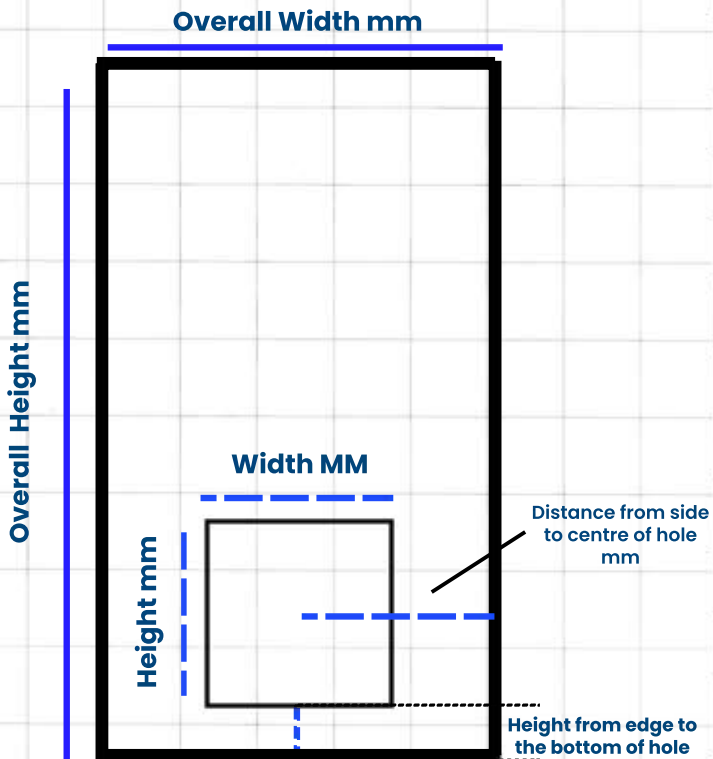

Please check all measurements add up before submitting drawing

Circle Cut out

Please fill in all relevant information and diagram

Glass Type: Clear Pattern Toughened

Glass Pattern:

Glass Size: **X x Z**

Overall Thickness: **4MM / 20 MM / 4MM**

Spacer Bar: Ali Warm Edge

Spacer Colour: Silver Black White Brown Gold Grey

Lead: 6mm 9mm 12mm Antique Normal Other _____

Lead: Soldered Unsoldered

Astragal:

Georgian Bar Size: 18mm 25mm Other _____

Georgian Bar Colour: White Silver Black Brown Gold

Notes:

Please check all measurements add up before submitting drawing

Square Cut out

Please fill in all relevant information and diagram

Glass Type: Clear Pattern Toughened

Glass Pattern:

Glass Size:

Overall Thickness: